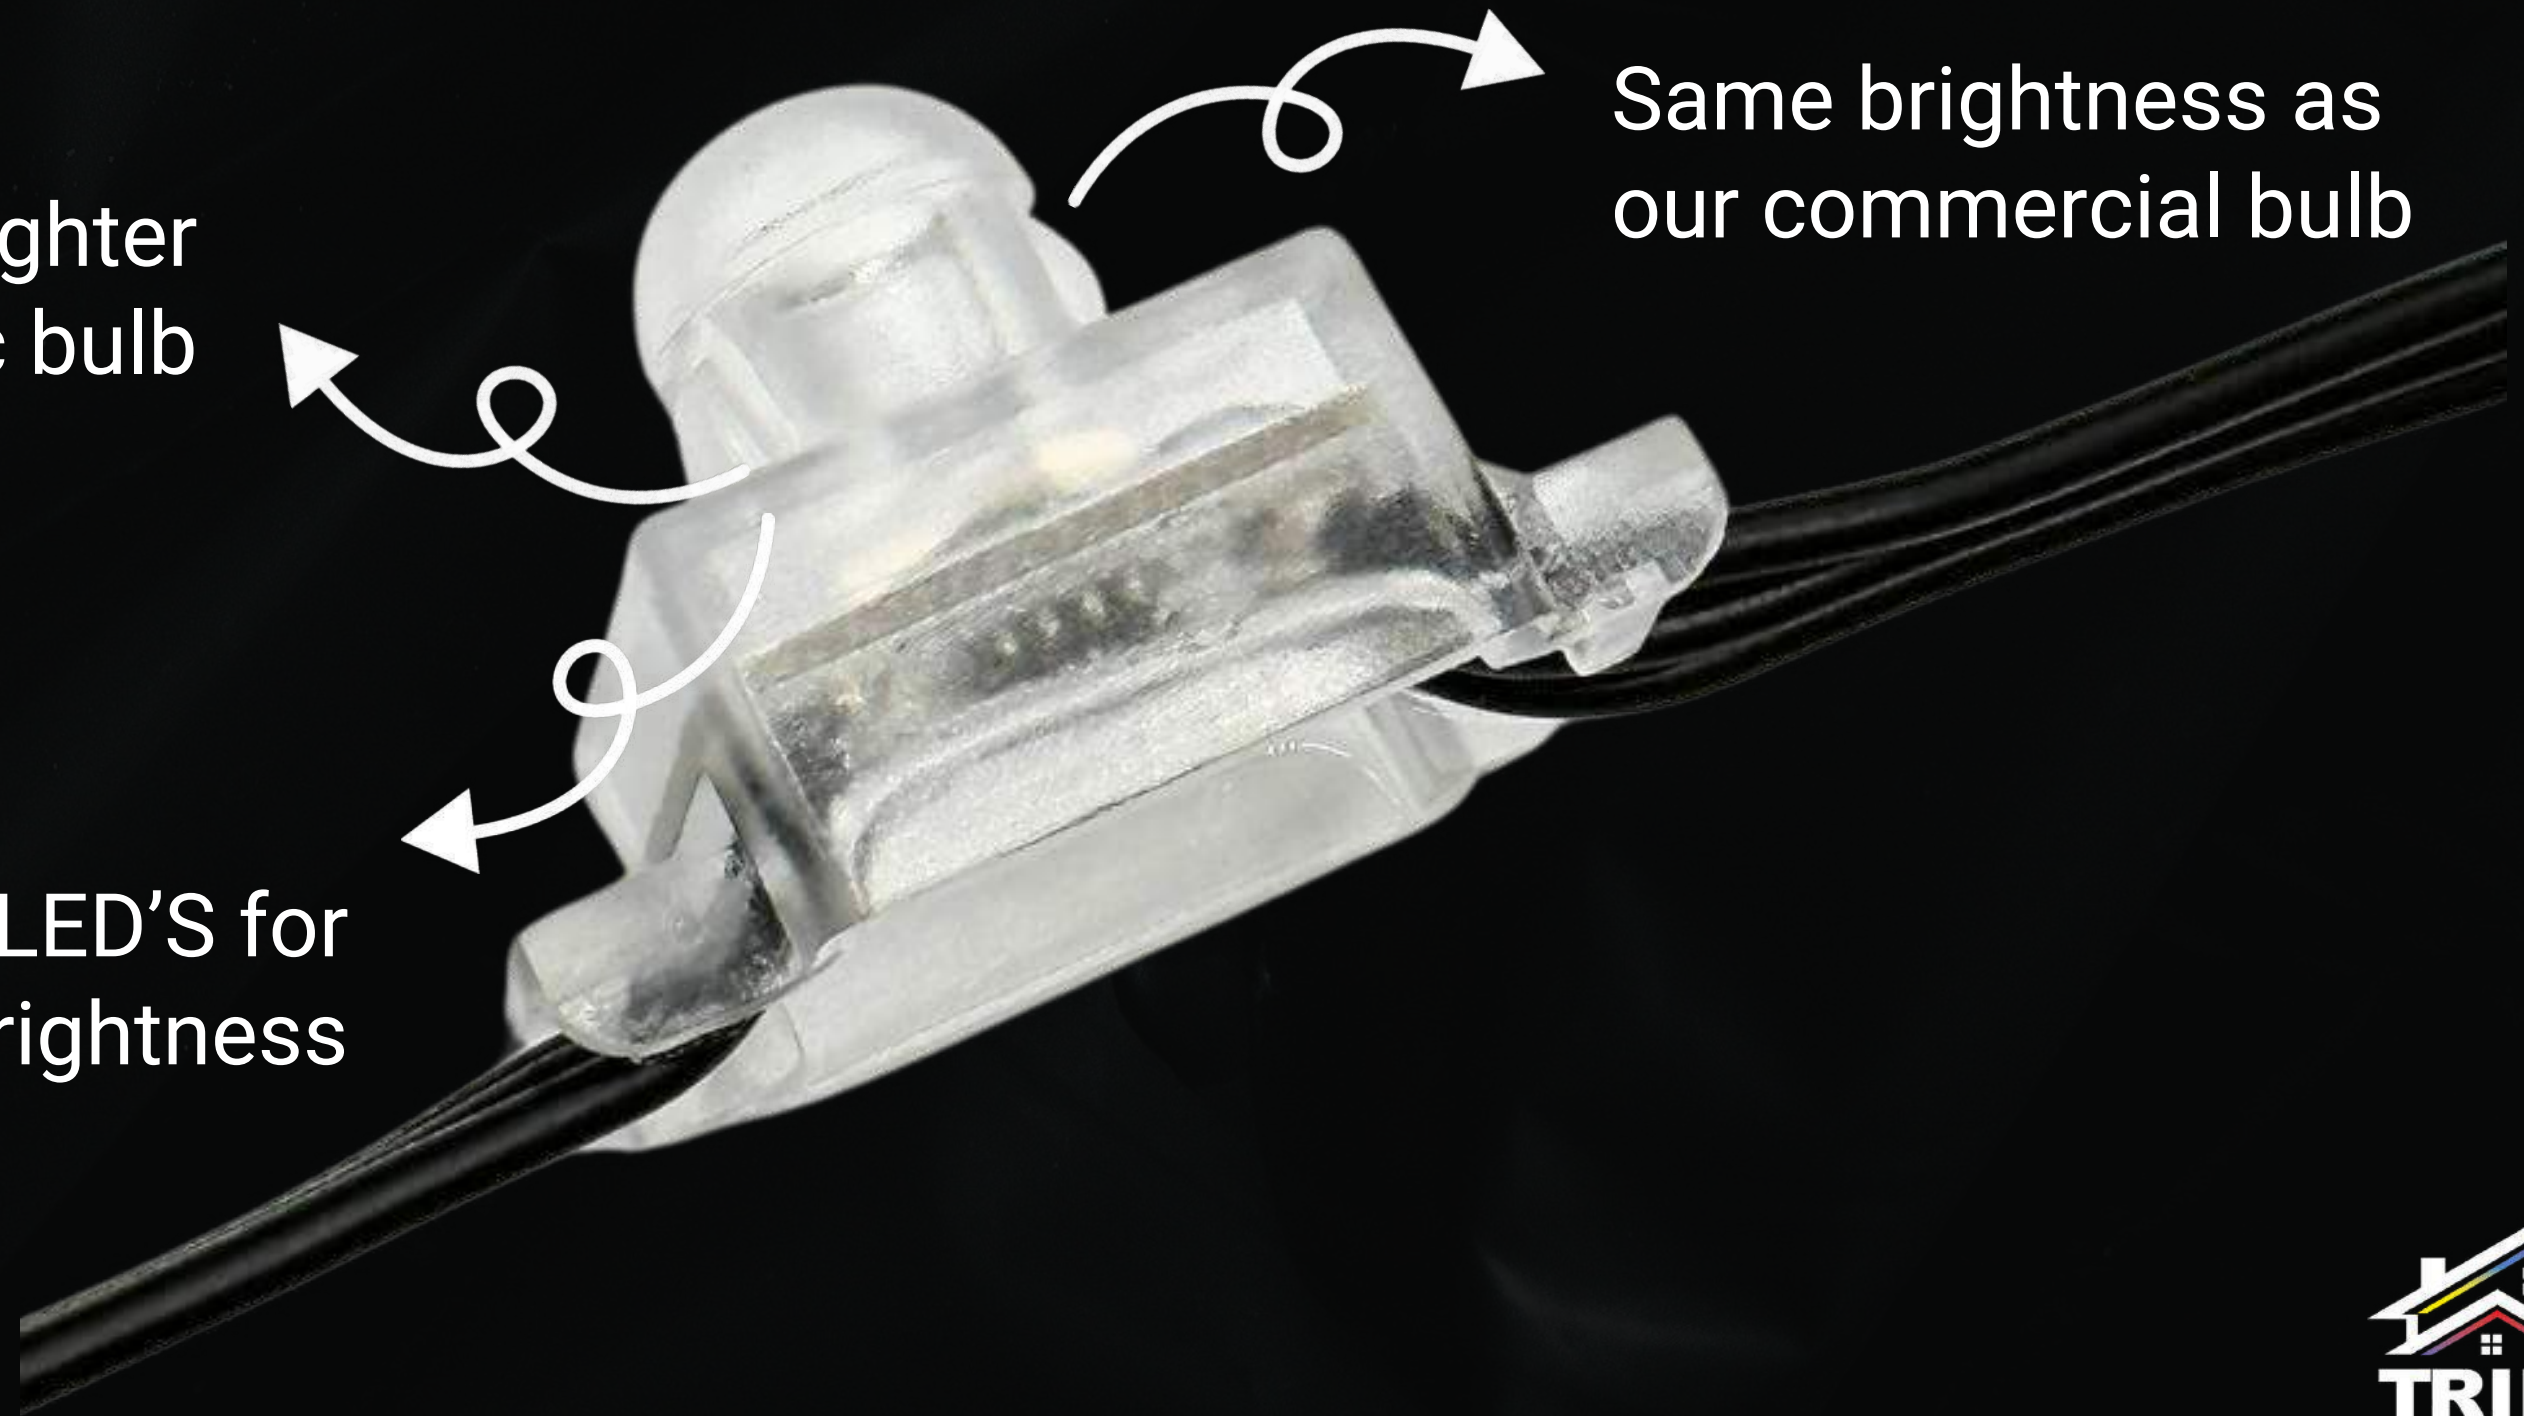

# TRIMLIGHT 3L

Significantly brighter  
than our classic bulb

Same brightness as  
our commercial bulb

3 SMD LED'S for  
maximum brightness

# TRIMLIGHT 3L

Same patented channel design  
optimizes UV protection

Same great size as  
our classic bulb  
maximizing visibility  
from all angles

Designed to withstand  
tough weather conditions  
and 100% waterproof

## Classic Bulb in Channel

Our classic bulb features an extended diffused lens positioned outside the channel, showcasing a **single LED bulb**.

## 3L Bulb in Channel

The extended, diffused lens with **three SMD LEDs** maintains the same size as the classic bulb, fitting seamlessly into the same channel.