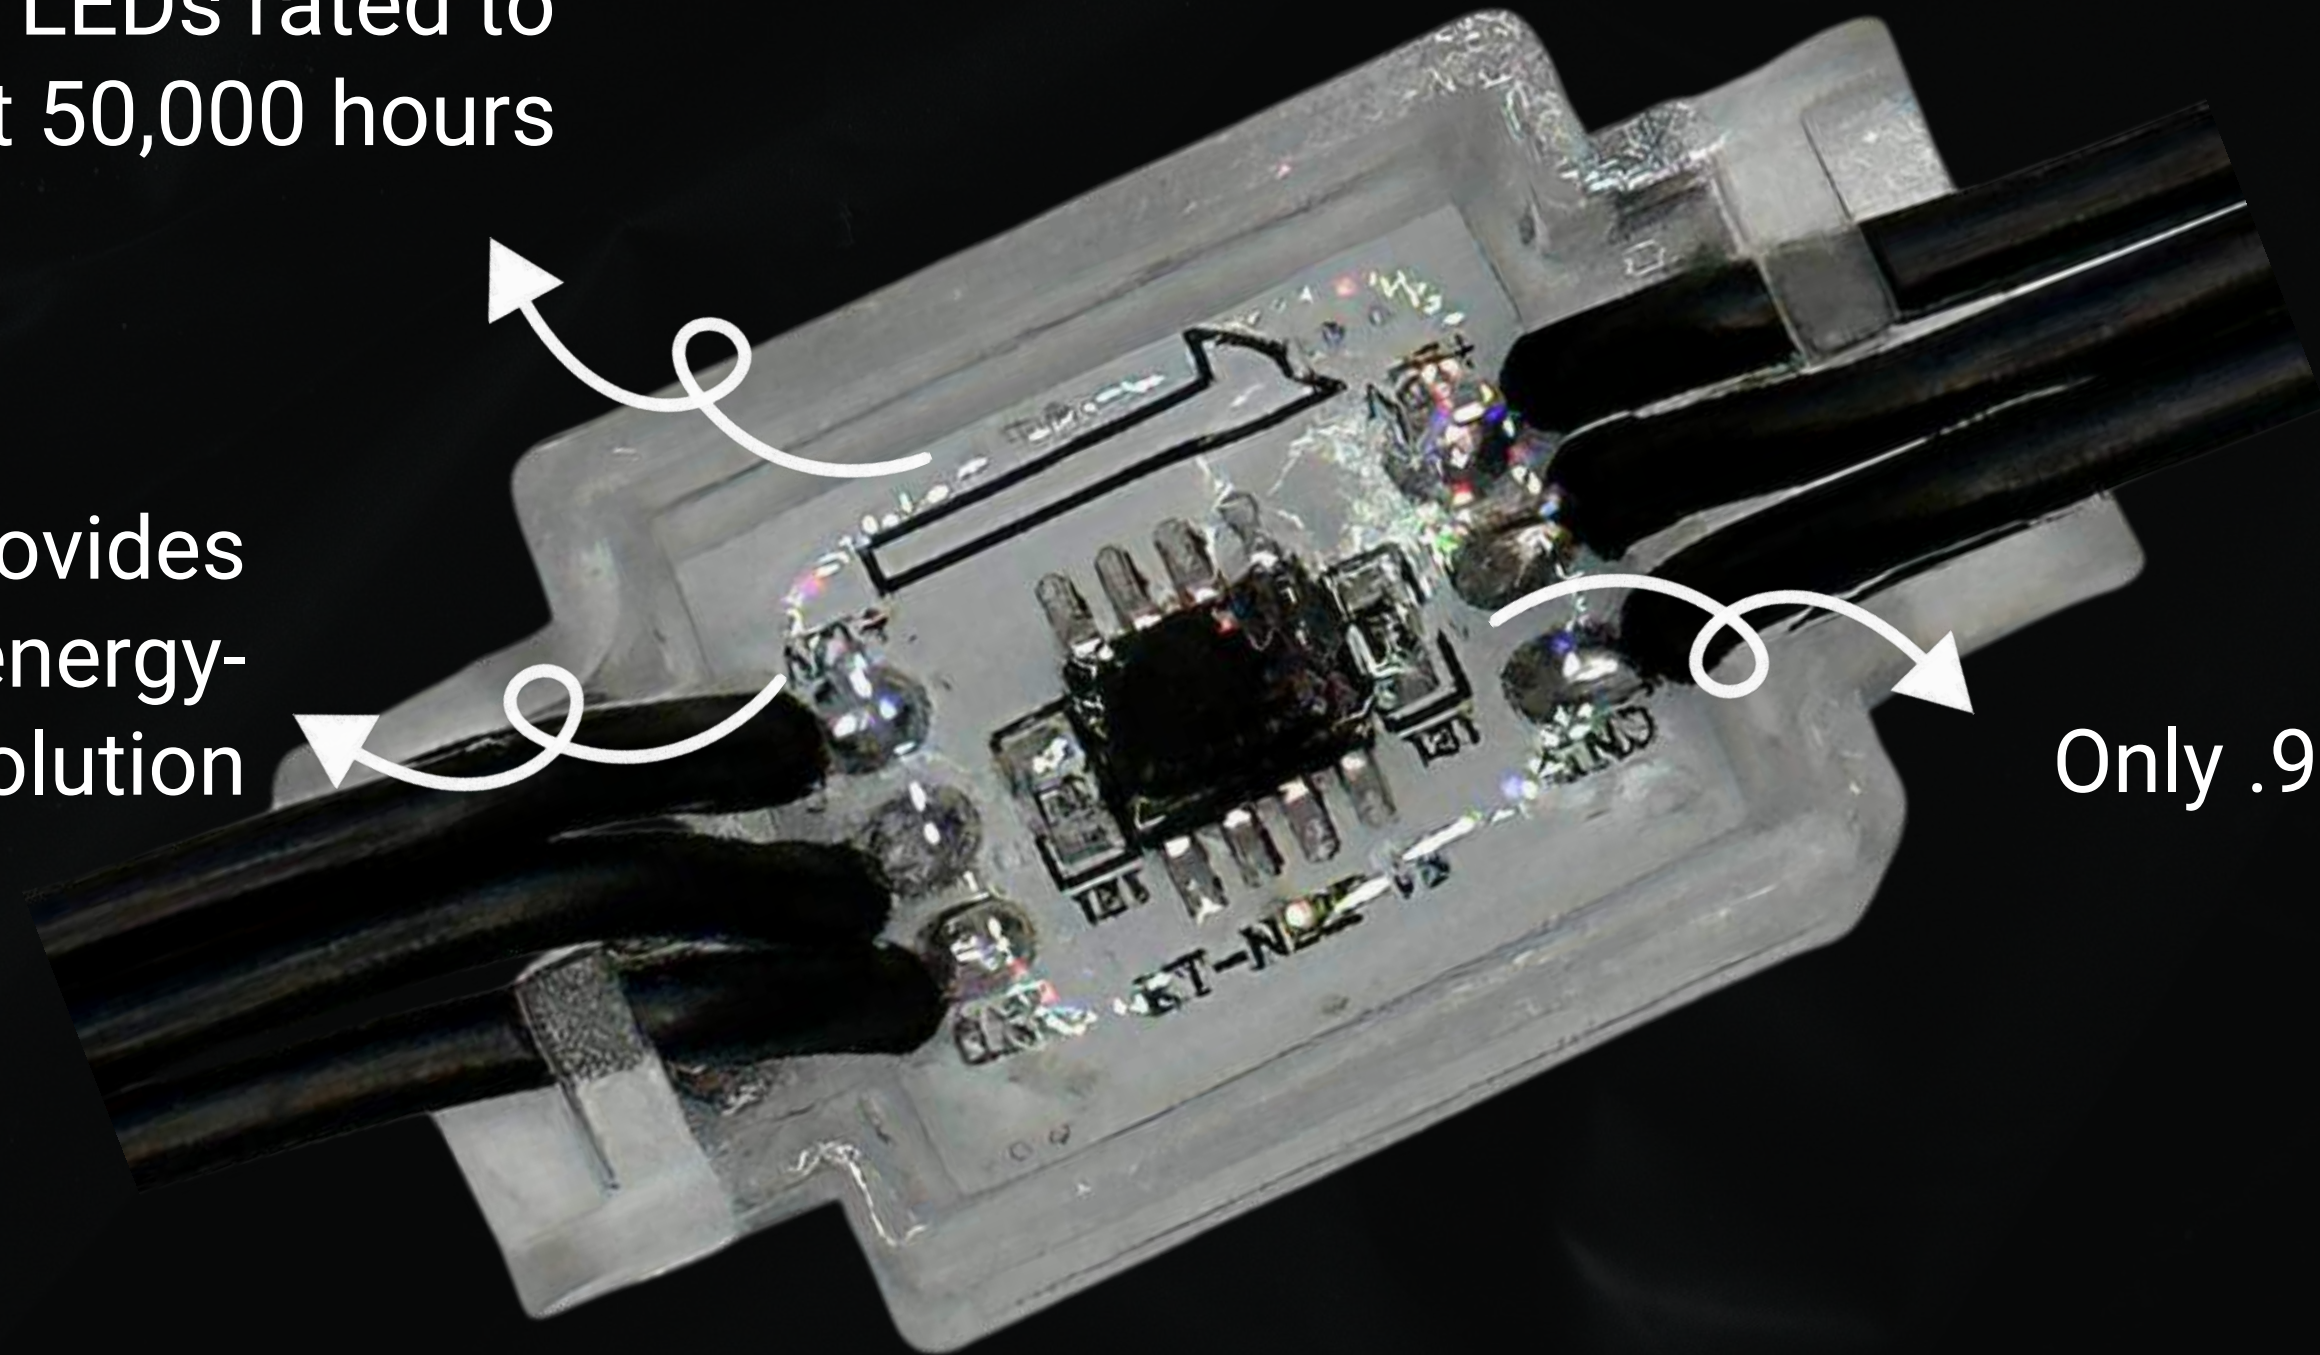

# TRIMLIGHT 3L

Same patented channel design  
optimizes UV protection

Same great size as  
our classic bulb  
maximizing visibility  
from all angles

Designed to withstand  
tough weather conditions  
and 100% waterproof

# TRIMLIGHT 3L

High-quality LEDs rated to last 50,000 hours

12-volt system provides a safe and energy-efficient solution

Only .9 watts per bulb

## Classic Bulb in Channel

Our classic bulb features an extended diffused lens positioned outside the channel, showcasing a **single LED bulb**.

## 3L Bulb in Channel

The extended, diffused lens with **three SMD LEDs** maintains the same size as the classic bulb, fitting seamlessly into the same channel.